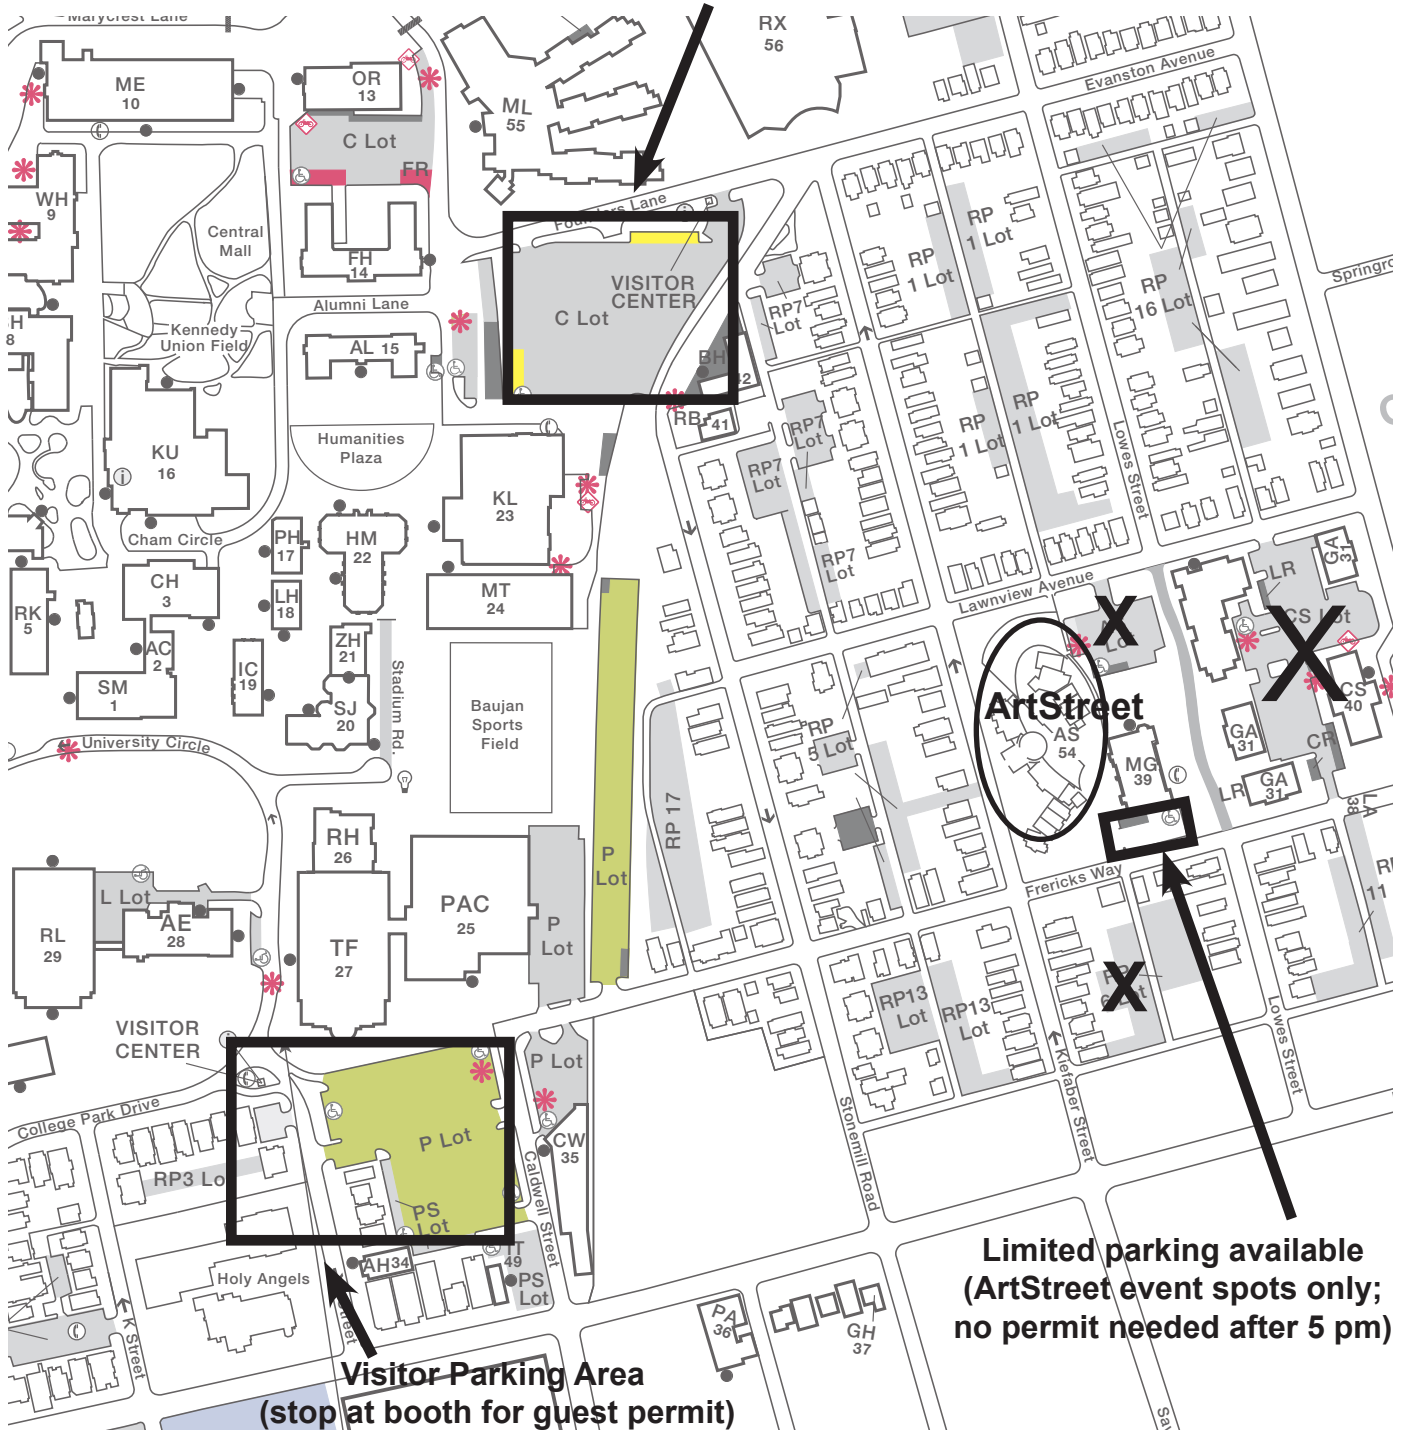

**Visitor Parking Area  
(stop at booth for guest permit)**

Limited street parking on surrounding streets (Kiefaber, Lawnview, and Frericks) is available as space permits.

Parking permit required for all single-letter lots (P, C, etc) until 7:30 pm; permits may be obtained at the main visitor center on the University circle or the parking booth at Lot C on Evanston Avenue.

**NO PARKING PERMITTED IN DOUBLE-LETTER SPOTS (AS, AR, MG, RP, CS) AT ANY TIME.**

ArtStreet will not be held responsible for any citations received as a result of illegal parking.